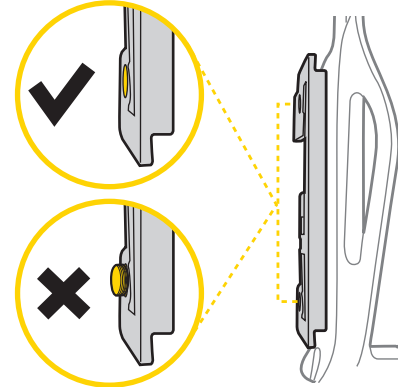

IMPORTANT NOTES