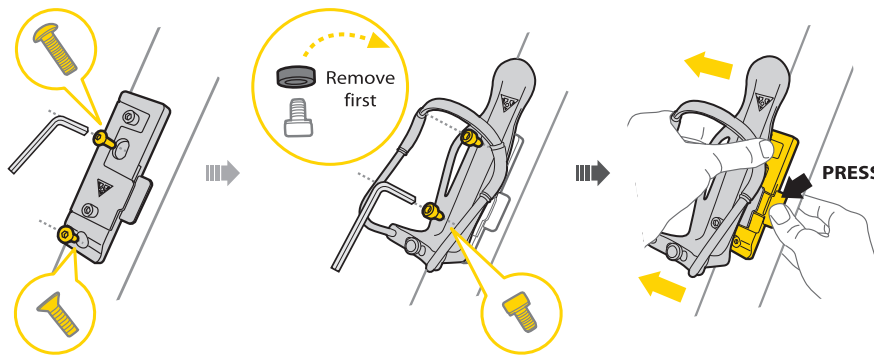

## IMPORTANT NOTES

TOPEAK

Prepare to Ride

## INSTALLATION FOR FIRST USE

Note: Before first use, you must install bottle cage and QR CageMount together for correct installation and operation. Please install QR CageMount with the screws included.