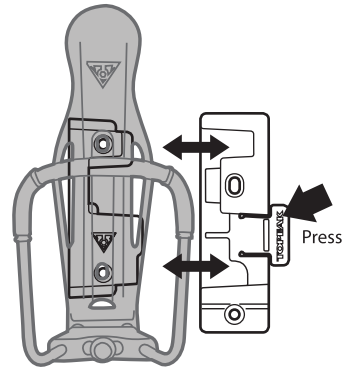

# QR CageMount

User's Guide

## IMPORTANT NOTES

TOPEAK

Prepare to Ride

## INSTALLATION FOR FIRST USE

Note: Before first use, you must install bottle cage and QR CageMount together for correct installation and operation. Please install QR CageMount with the screws included.