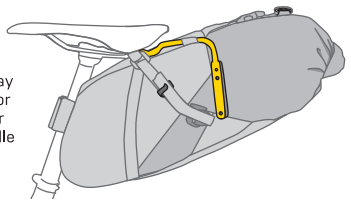

Verhindert seitliche Pendelbewegungen von BackLoader Satteltaschen

Un estabilizador anti-balanceo para bolsas de la serie BackLoader.

Stabilizator do toreb podsiodlowych z serii BackLoader.

BackLoader 시리즈 안정기방을 위한 흔들림 방지 보호대

Un stabilisateur pour les sacoches de la série BackLoader.

Stabilizzatore anti-oscillazione per la serie di borse sottosella BackLoader.

バックローダーシリーズ対応 サドル/バッグ用 横揺れ防止 スタビライザー。

BackLoader系列坐墊袋的防搖穩定器

WARRANTY

2-year Warranty: All electronic and mechanical components against manufacturer defects only.

Warranty Claim Requirements
To obtain warranty service, you must have your original sales receipt. Items returned without a sales receipt will assume that the warranty expires on the date of manufacture. All warranties will be void if the product is damaged due to user crash, abuse, system alteration, modification, or used in any way not intended as described in this manual.

* The specifications and design are subject to change without notice.
Please contact your Topeak dealer with any questions.
For USA customer service call: 1-800-250-3068
www.topeak.com

Copyright © Topeak, Inc. 2021