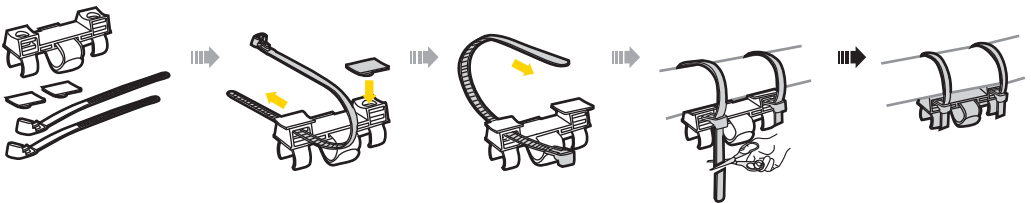

BRACKETS FOR MORPH SERIES PUMPS

EN

Bracket for Mountain & Turbo Morph pumps

Art no. TMP-2C-1

Bracket for Road & Mini Morph pumps

Art no. TRP-3C

INSTALLATION

BEFESTIGUNG / INSTALACIÓN / MONTAŽ / 取付方法 / 장착 / 安裝 / 安裝

Bracket for Mountain & Turbo Morph Pumps

Method 1

Method 2

Bracket for Road & Mini Morph Pumps

Method 1

Method 2

* The specifications and design are subject to change without notice.

Please contact your Topeak dealer with any questions.
For USA customer service, Call: 1-800-250-3068
For international customer service, Visit www.topeak.com
to find your local contact