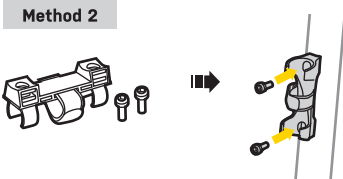

BRACKETS FOR MORPH SERIES PUMPS

EN

Bracket for Mountain & Turbo Morph pumps

Art no. TMP-2C-1

Bracket for Road & Mini Morph pumps

Art no. TRP-3C

INSTALLATION

BEFESTIGUNG / INSTALACIÓN / MONTAŽ / 取付方法 / 장착 / 安裝 / 安裝

Bracket for Mountain & Turbo Morph Pumps

Method 1

Method 2

Bracket for Road & Mini Morph Pumps

Method 1

Method 2

* The specifications and design are subject to change without notice.

Please contact your Topeak dealer with any questions.
For USA customer service, Call: 1-800-250-3068
For international customer service, Visit www.topeak.com
to find your local contact