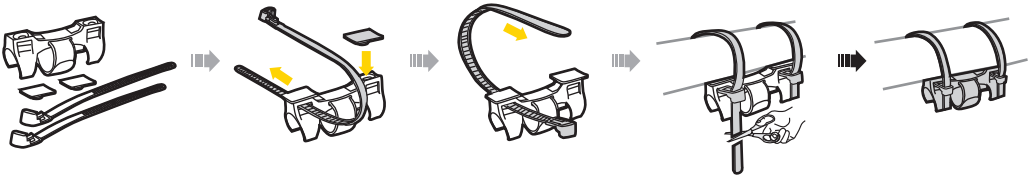

BRACKETS FOR MORPH SERIES PUMPS

EN

Bracket for Mountain & Turbo Morph pumps

Art no. TMP-2C-1

Bracket for Road & Mini Morph pumps

Art no. TRP-3C

INSTALLATION

BEFESTIGUNG / INSTALACIÓN / MONTAŽ / 取付方法 / 장착 / 安裝 / 安裝

Bracket for Mountain & Turbo Morph Pumps

Method 1

Method 2

Bracket for Road & Mini Morph Pumps

Method 1

Method 2

* The specifications and design are subject to change without notice.

Please contact your Topeak dealer with any questions.
For USA customer service, Call: 1-800-250-3068
For international customer service, Visit www.topeak.com
to find your local contact