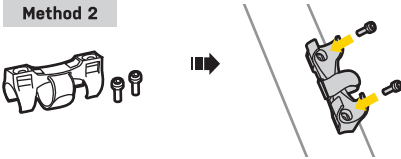

BRACKETS FOR MORPH SERIES PUMPS

EN

Bracket for Mountain & Turbo Morph pumps

Art no. TMP-2C-1

Bracket for Road & Mini Morph pumps

Art no. TRP-3C

INSTALLATION

BEFESTIGUNG / INSTALACIÓN / MONTAŽ / 取付方法 / 장착 / 安裝 / 安裝

Bracket for Mountain & Turbo Morph Pumps

Method 1

Method 2

Bracket for Road & Mini Morph Pumps

Method 1

Method 2

* The specifications and design are subject to change without notice.

Please contact your Topeak dealer with any questions.
For USA customer service, Call: 1-800-250-3068
For international customer service, Visit www.topeak.com
to find your local contact