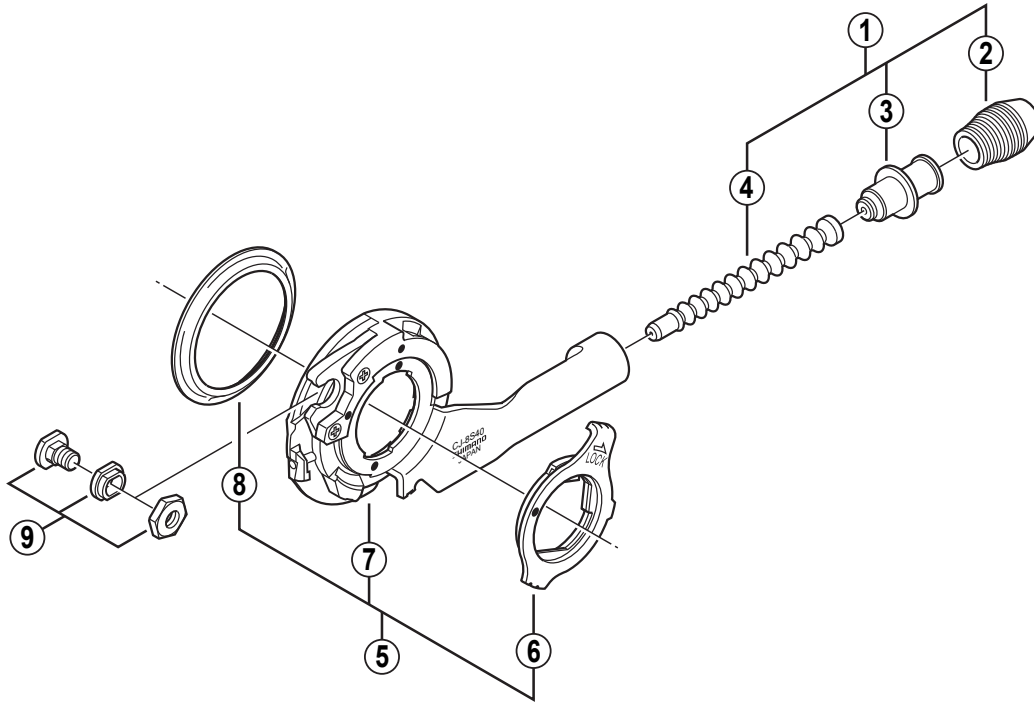

**SHIMANO NEXUS Cassette Joint  
CJ-8S40**

Q'TY	ITEM NO.	SHIMANO CODE NO.	DESCRIPTION
	1	<b>Y-74Y 98160</b>	Outer Casing Holder Unit
	2	<b>Y-74Y 27000</b>	Rubber Cover
	3	<b>Y-74Y 28000</b>	Outer Casing Holder
	4	<b>Y-74Y 30200</b>	Rubber Bellows
	5	<b>Y-74Y 98140</b>	Cassette Joint Unit
	6	<b>Y-33Z 98020</b>	Cassette Joint Fixing Ring
	7	<b>Y-74Y 98150</b>	Cassette Joint
	8	<b>Y-74Y 18000</b>	Driver Cap
	9	<b>Y-74Y 98030</b>	Inner Cable Fixing Bolt Unit