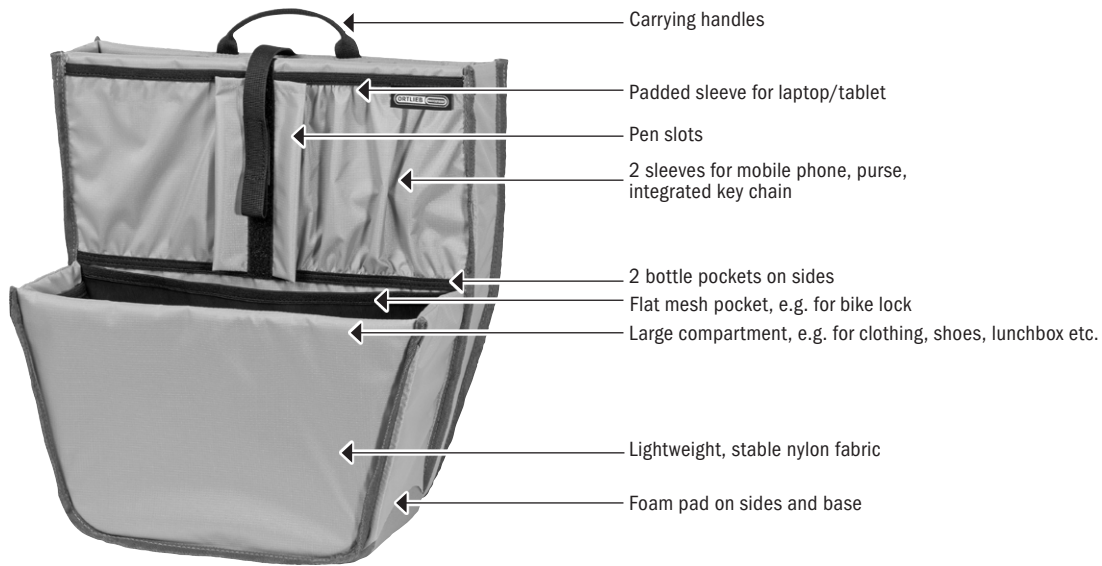

PRODUCT INFO

COMMUTER INSERT FOR PANNIERS

Office organizer for bike panniers

dimensions	height cm/in.	width cm/in.	depth cm/in.	weight g/oz.
Insert	33/13	23/32 9/12.6	16/6.3	500/17.6
laptop sleeve	33/13	22/30 8.6/11.8	4/1.6	

SPECIFICATIONS:

- + Office organizer for bike panniers
- + Internal organizer to be used inside panniers
- + Nylon fabric
- + Ideal for commuters
- + Keeps things tidy and in place
- + Safe storage of laptop, tablet, mobile phone, documents etc.
- + Separate pockets for bottles, tools, energy bar, lunch etc.
- + Central compartment for spare clothing, shoes etc.
- + Stable, self-standing
- + Inner pocket of bike pannier still accessible
- + Fits into all Back-Roller model and products with identical shape (e.g. Bike-Packer, Velo-Shopper)

Contents: 1 piece Commuter Insert for Panniers

Note: Not waterproof