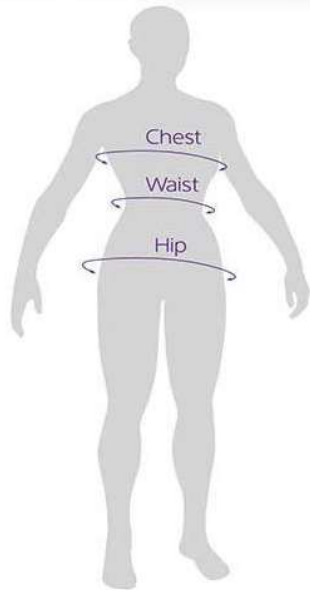

## Apparel | Size Guide

### How to Measure

**Chest :** With arms relaxed down at sides, measure fullest part of chest, keeping tape parallel to the floor.

**Waist :** Measure around your natural waistline; keep your measuring tape comfortably loose.

**Hip :** Stand with heels together, keeping tape straight and parallel to the floor, measure around widest part of the hips.

	Chest		Waist		Hip	
	cm	inch	cm	inch	cm	inch
XS	76-81	30"-32"	58-64	23"-25"	84-89	33"-35"
S	81-86	32"-34"	64-69	25"-27"	89-94	35"-37"
M	86-91	34"-36"	69-74	27"-29"	94-99	37"-39"
L	91-99	36"-39"	74-81	29"-32"	99-107	39"-42"
XL	99-107	39"-42"	81-89	32"-35"	107-114	42"-45"
* 2XL	107-114	42"-45"	89-97	35"-38"	114-122	45"-48"
* 3XL	114-122	45"-48"	97-104	38"-41"	114-130	48"-51"

### \* Plus Size

Beautiful fit for every body. The beauty of bicycle riding is that we all belong — and we all deserve cycling clothing we love. Liv is committed to every woman, and offers form-flattering apparel for any figure. Elegant style lines maintain modesty without being baggy, so you get great coverage, comfort and flexibility for sizes S-3XL.