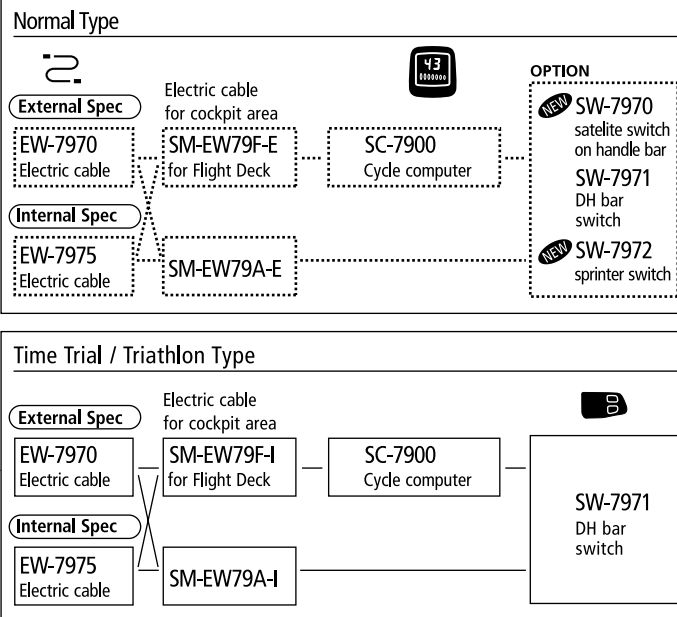

20-SPEED

DURA-ACE 7900

ST-7900 RD-7900 FD-7900

for 20-speed

SL-7900 Shift lever for Down Tube
BL-TT79 Brake lever for Aero type bar
SL-B579 Shift lever Bar End

OT-SP41
Shift outer casing

SM-CA70
Cable inline adjuster

SM-SP17

SC-7900
Cycle Computer

SM-HR79
Chest Belt

SM-SC79
Bracket & ST Sensor L / R

DURA-ACE 7970

ST-7970

RD-7970* FD-7970-F

*Not for CS11-28T

SM-BTR1
Battery

for 20-speed

SM-AD79
Band adaptor

SM-BCR1
Battery charger

EW-7972
Electric cable

SM-BA01
Bottle cage adaptor

SM-HR79
Chest Belt

SM-BCC1
Code for SM-BCR1